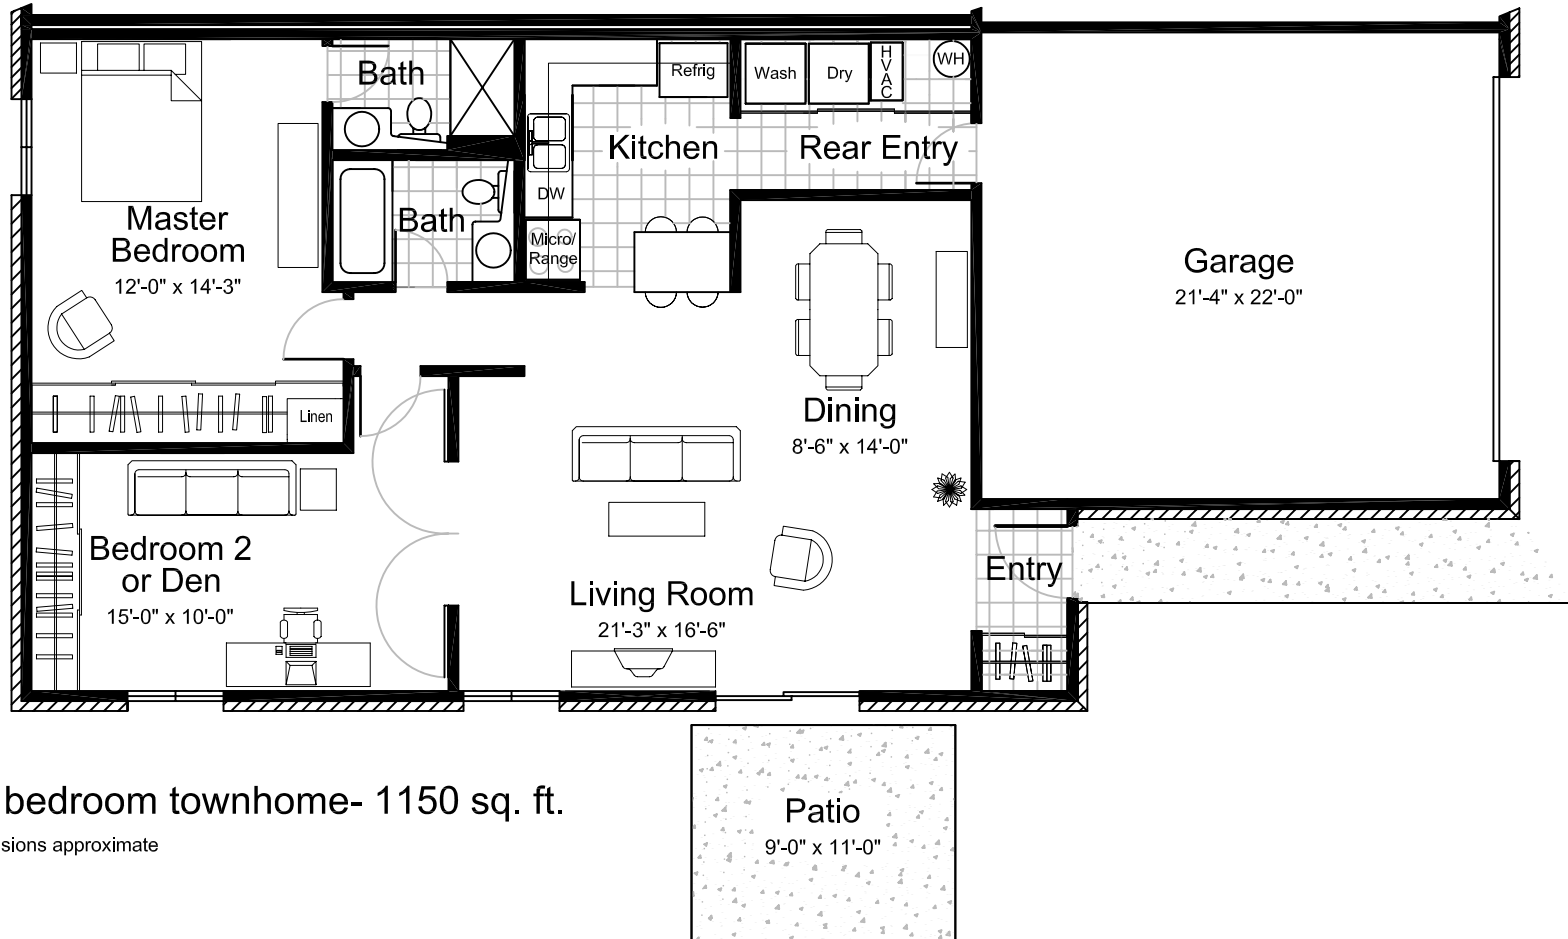

Tamarin

Two bedroom townhome- 1150 sq. ft.

All dimensions approximate