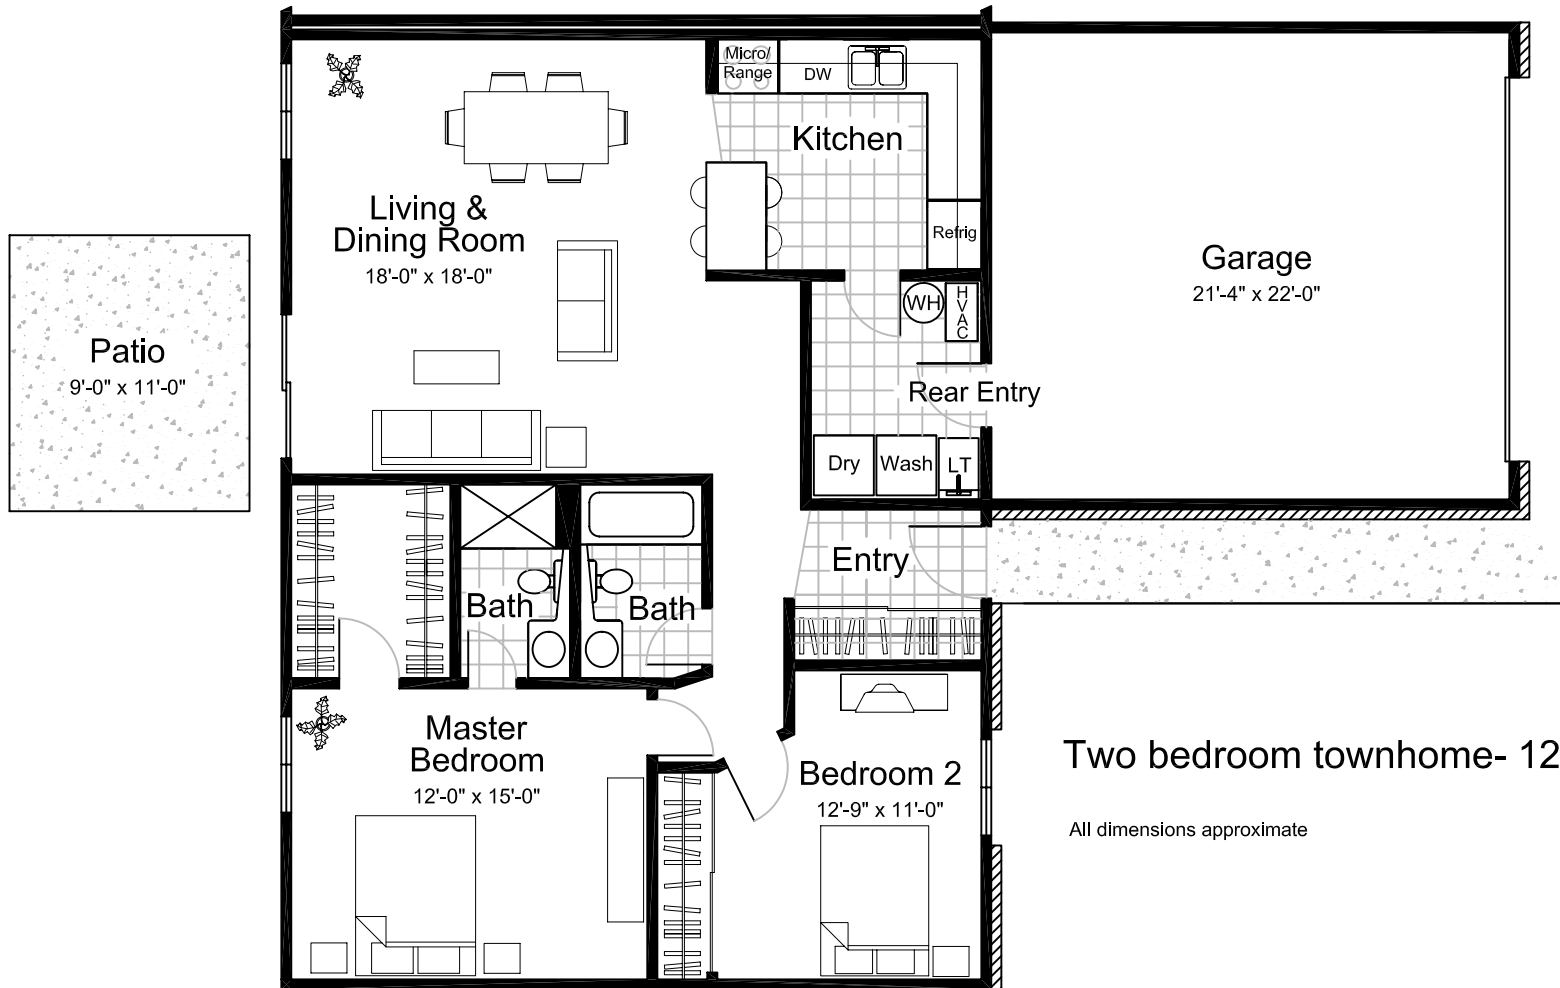

# Churchhill

Two bedroom townhome- 1200 sq. ft.

All dimensions approximate