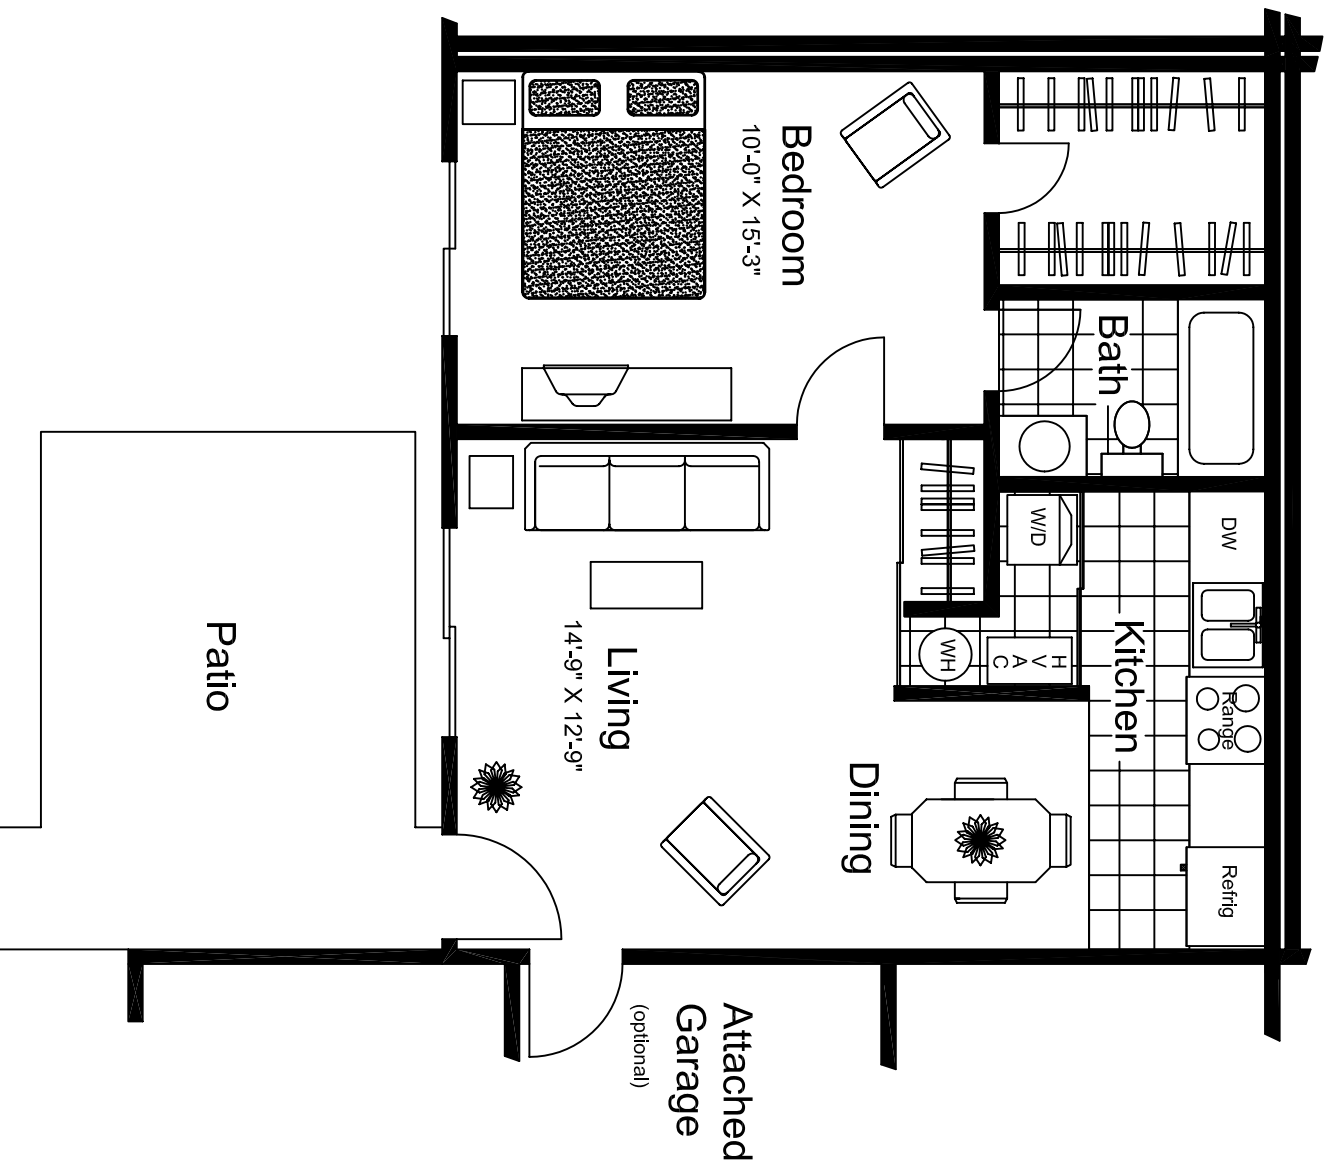

# Regency

One bedroom townhome - 624 sq. ft.

All dimensions approximate