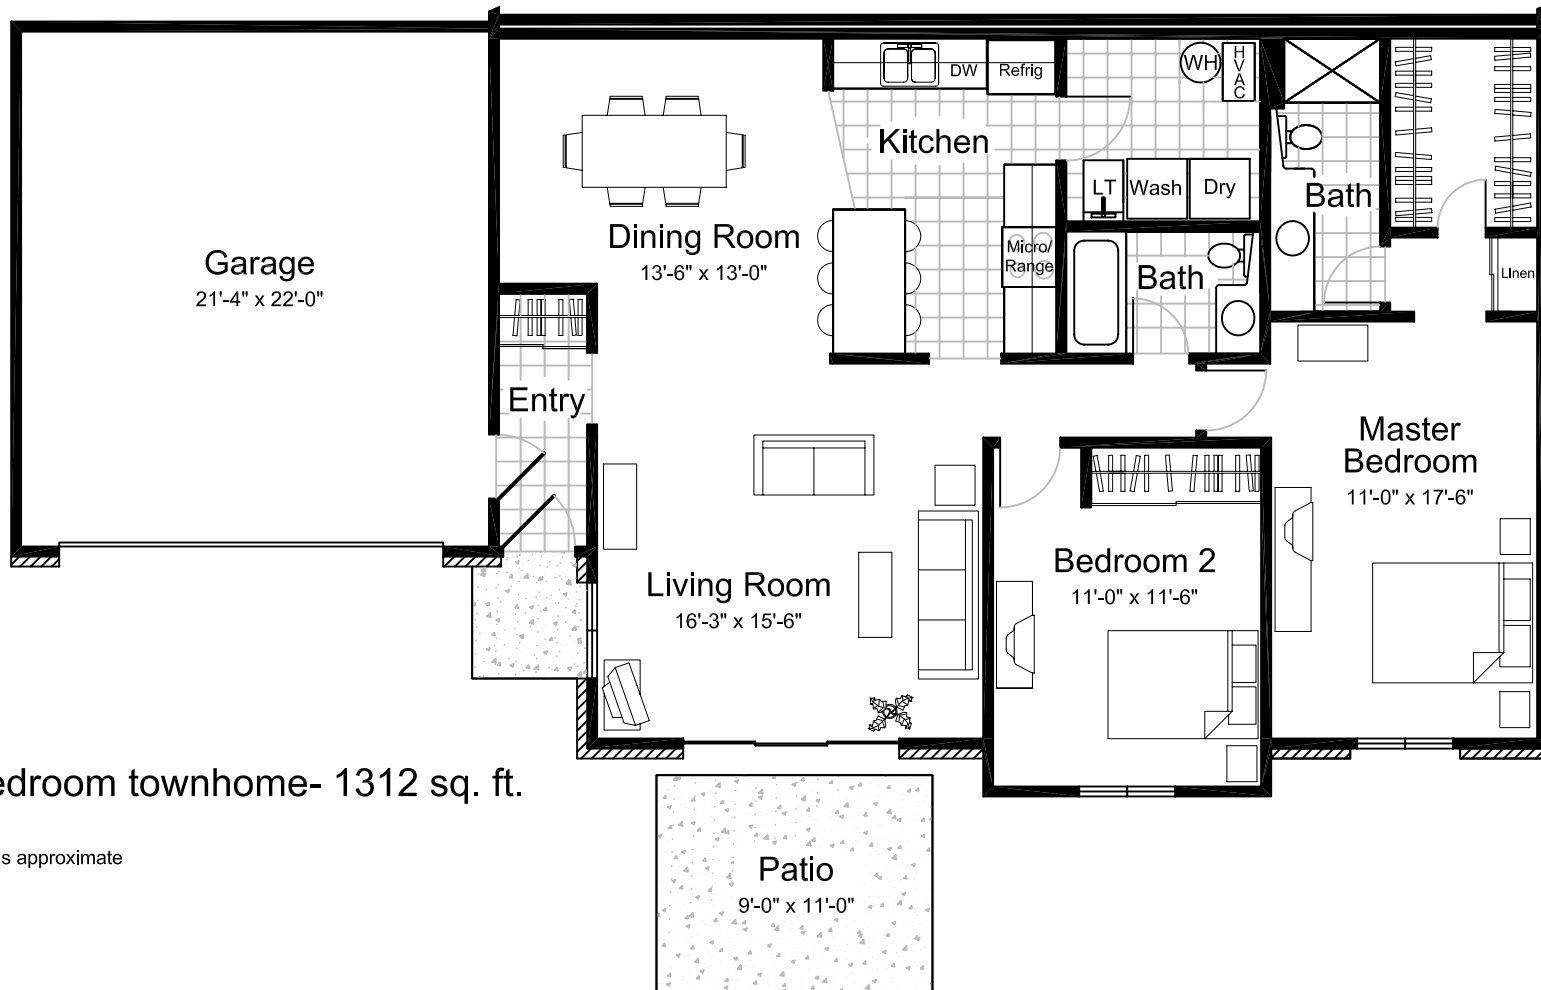

Woodbine

Two bedroom townhome- 1312 sq. ft.

All dimensions approximate