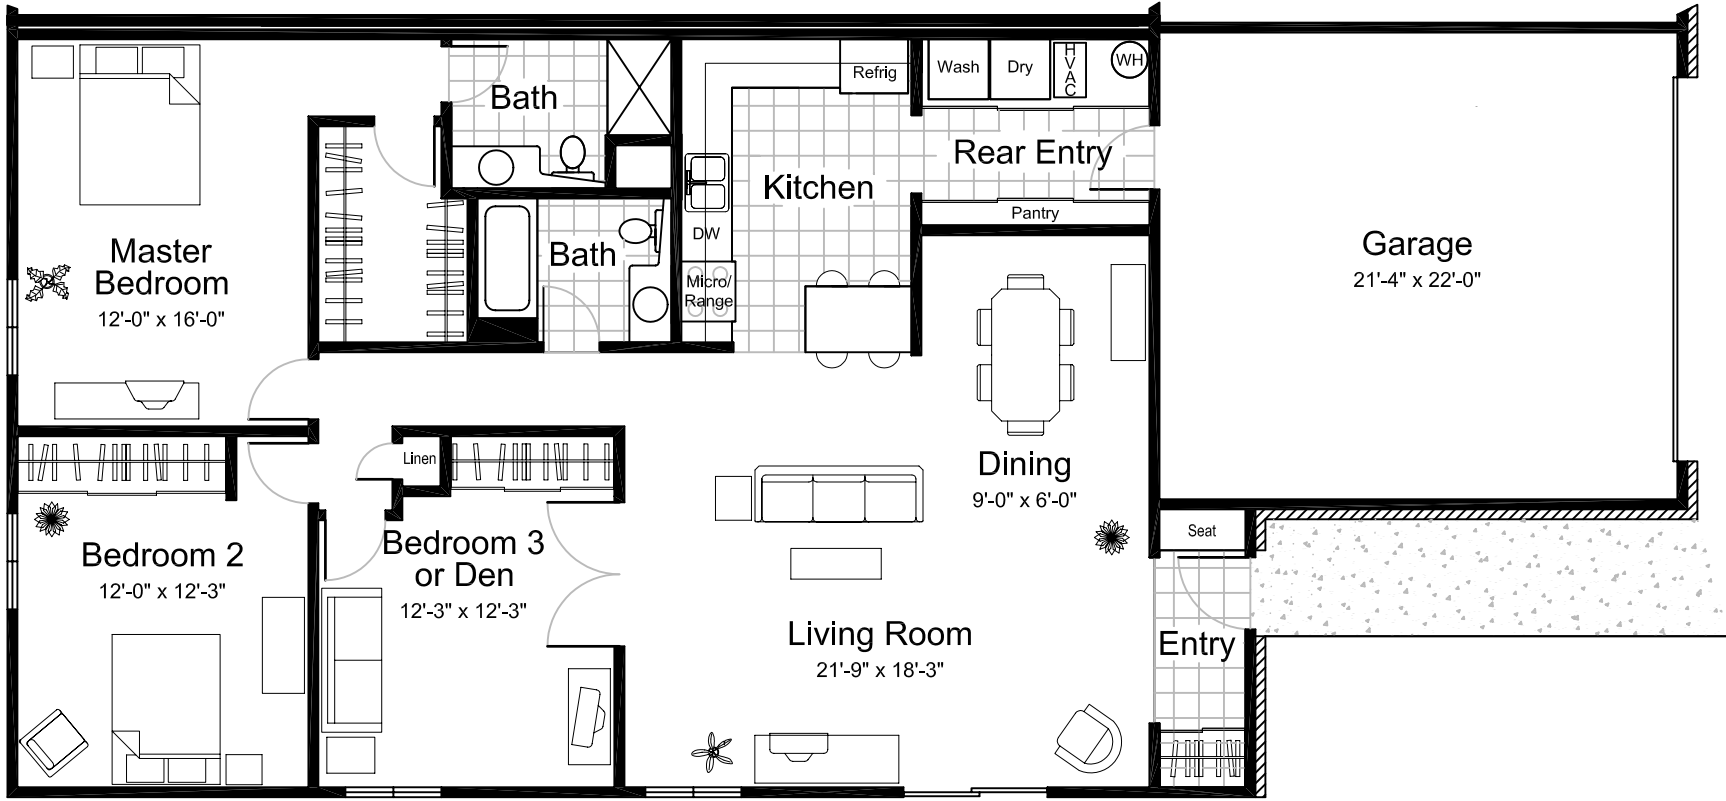

# Canterbury

Three bedroom townhome- 1584 sq. ft.  
All dimensions approximate