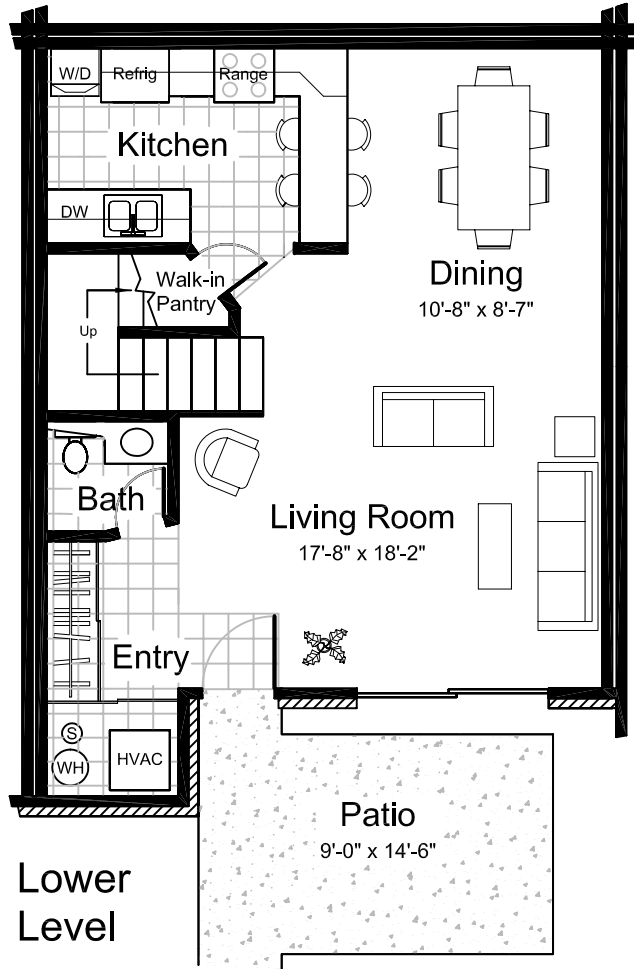

Hawthorne

Two bedroom townhome- 1382 sq. ft.

All dimensions approximate