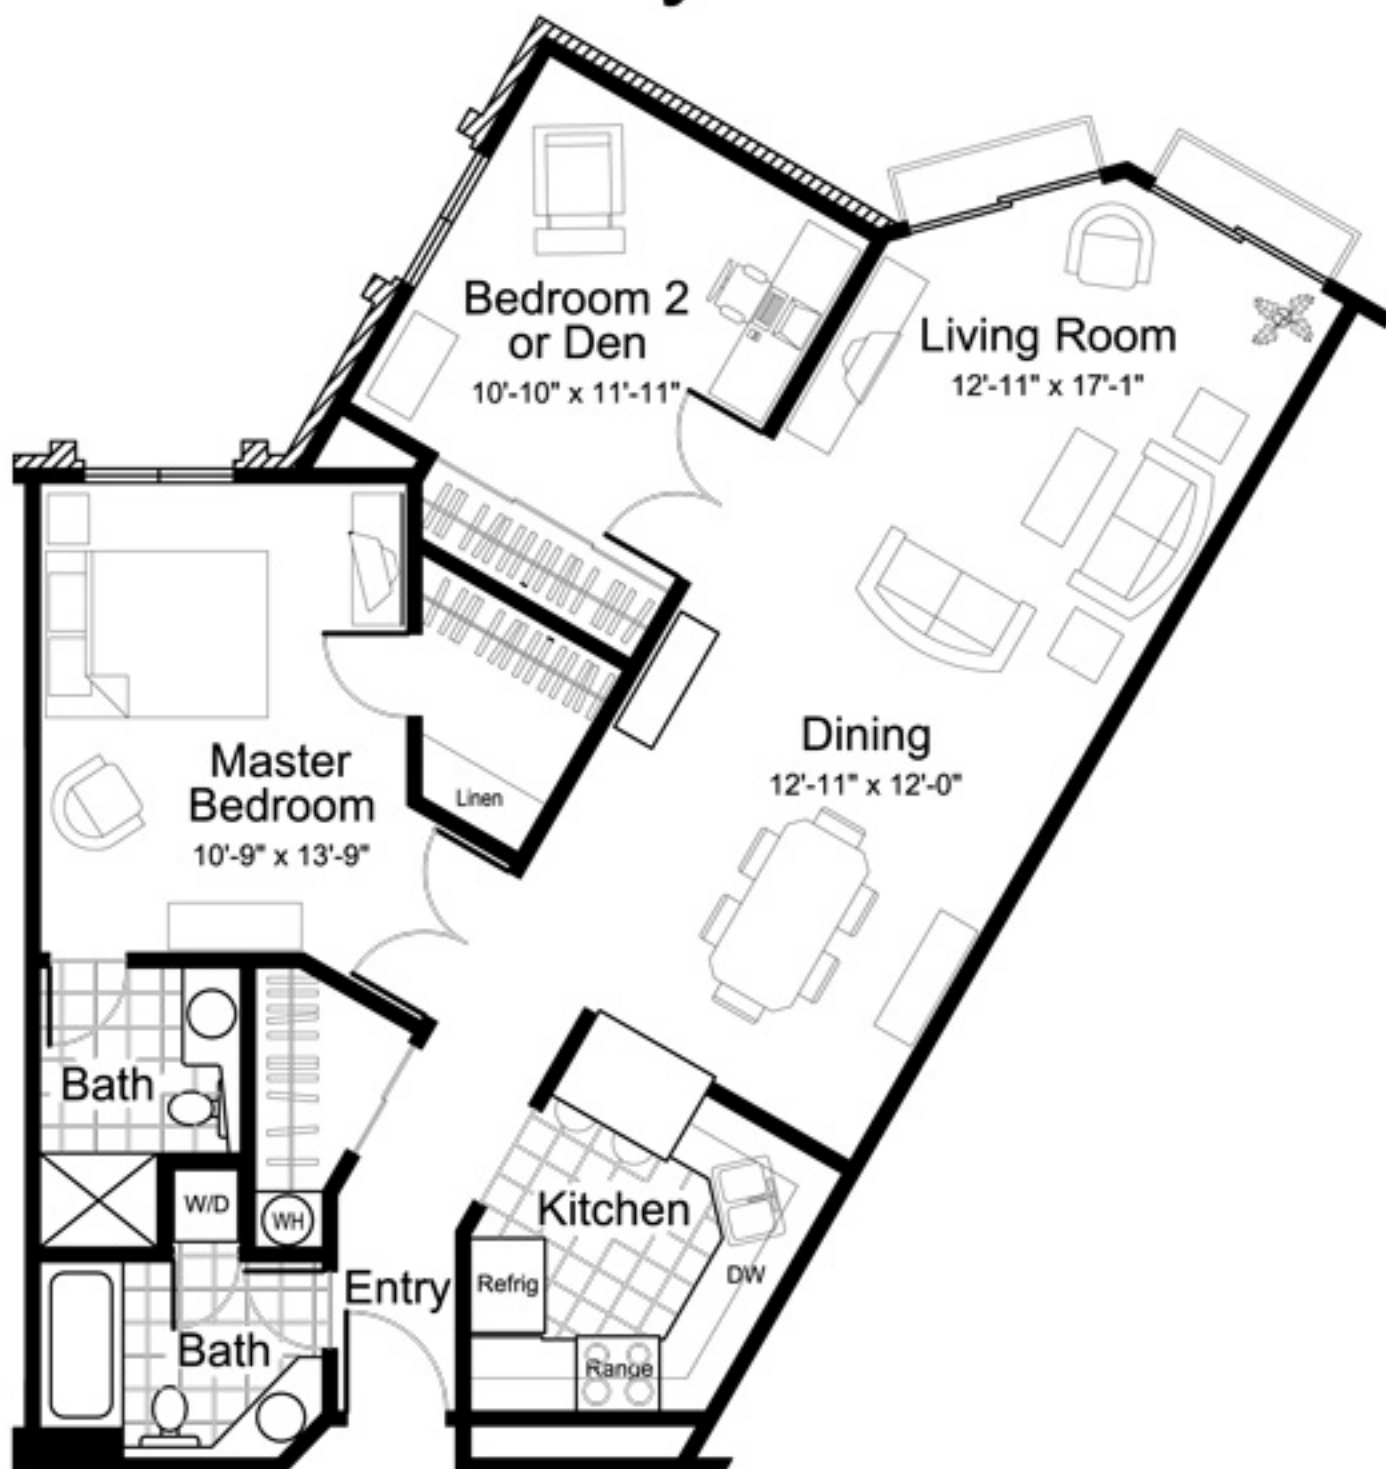

Cherrywood

Two bedroom apartment home- 1110 sq. ft.

All dimensions approximate