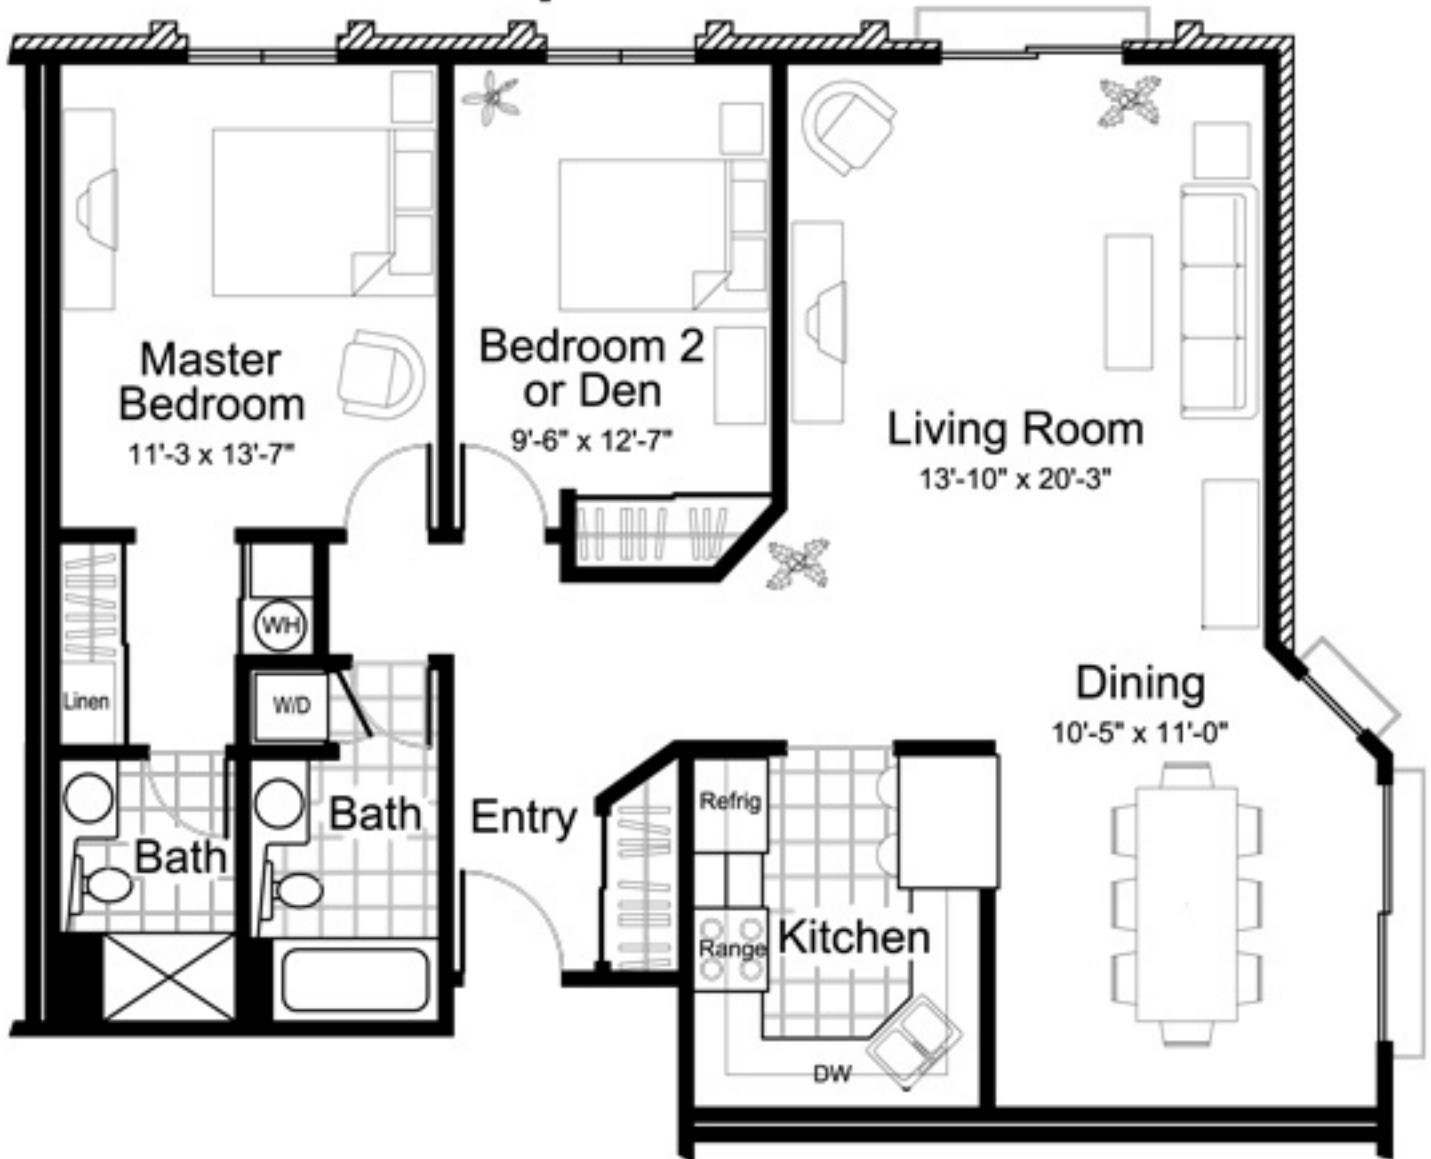

Maplewood

Two bedroom apartment home- 1183 sq. ft.

All dimensions approximate