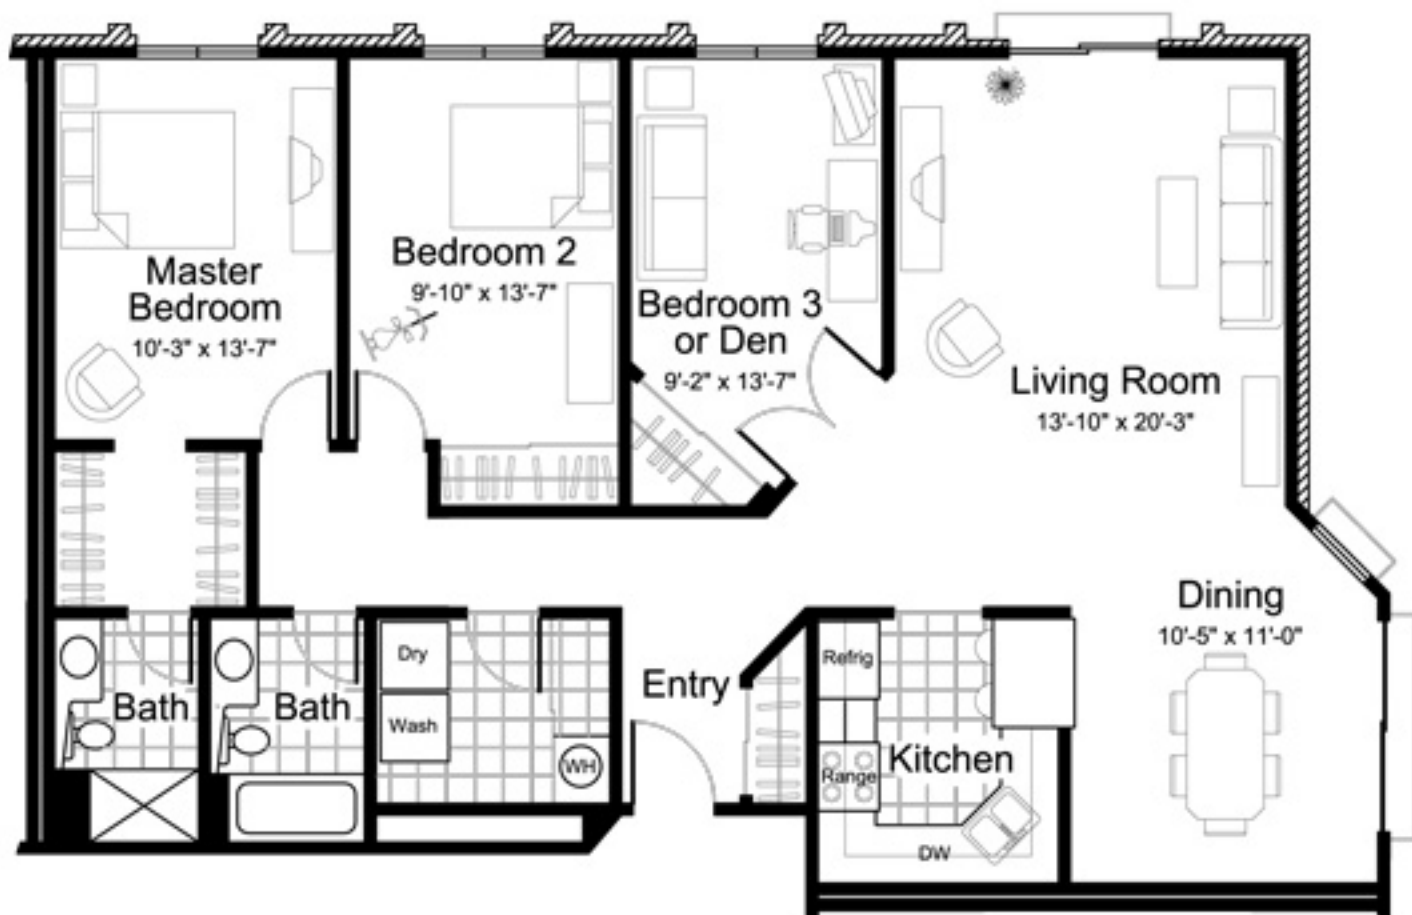

# Fleetwood

Three bedroom apartment home- 1455 sq. ft.

All dimensions approximate